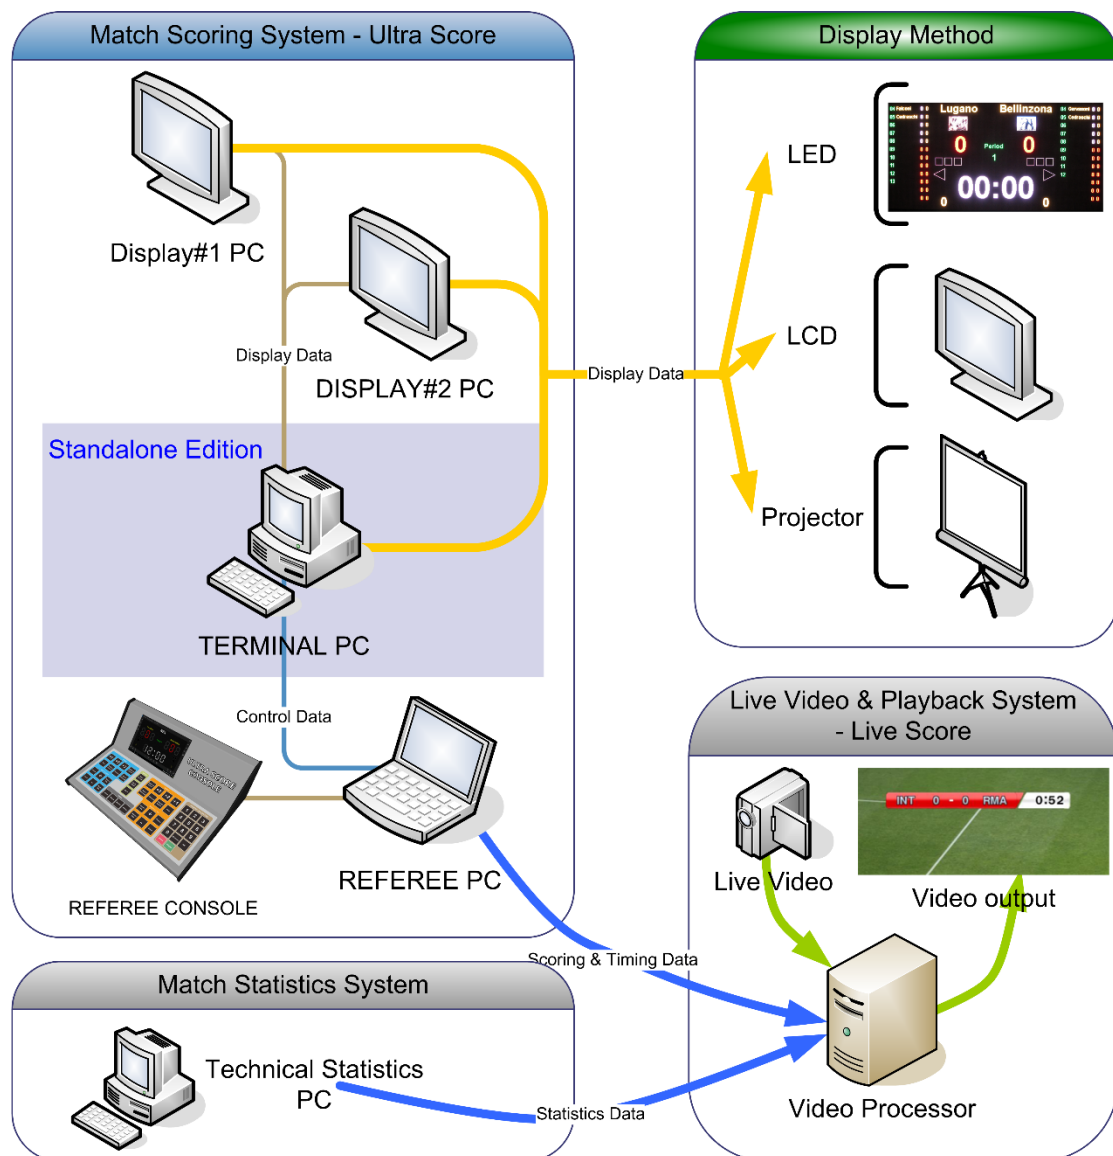

Misc: horse riding.

System Diagram:

This system is composed with several modules, they are: **Terminal, Remote Display.**

- **Terminal:**

This is the core of the system, which takes charge of inputting match information, controlling the game and displaying the game.

2. Main Functions

- Match information management. You can register the team and members information into the system, and create a round by just select the team name from the list.
- Professional scoreboard. We support many kinds of scoreboards, such as ball games, track and field, wrestle, swimming and so on. The content and layout on the display not only refer to the official match rules, but also be optimized according to referee's actual using experience.
- Highly customizable. All contents in the scoreboard: fonts, color and layout could be modified with our GUI editor. So can make it to meet the effect of your needs.
- Formidable multi-media functions. Can be used to play each kind of text, picture, movie, as well as match's live video. Switch between the score and media information rapidly during the match.
- Convenient referee operation interface. Each kind of match's referee operation user interface has been optimized for the actual need. Most functions can be done by the keyboard shortcut.
- Exhaustive events recording. All operations will be recorded automatically during the match. This can be used for inquiry and statistics in the future.
- Formidable network coordination function. All modules can be chosen freely, and work together in the local area network.
- Abundant display type. You can define each screen to show different contents, such as one for the scoreboard, and another for the live video.
- Reliability. Auto backup function will help you recover the match immediately from the computer fault.
- Expansibility. Could connect to a lot of external count down device, or operation board.