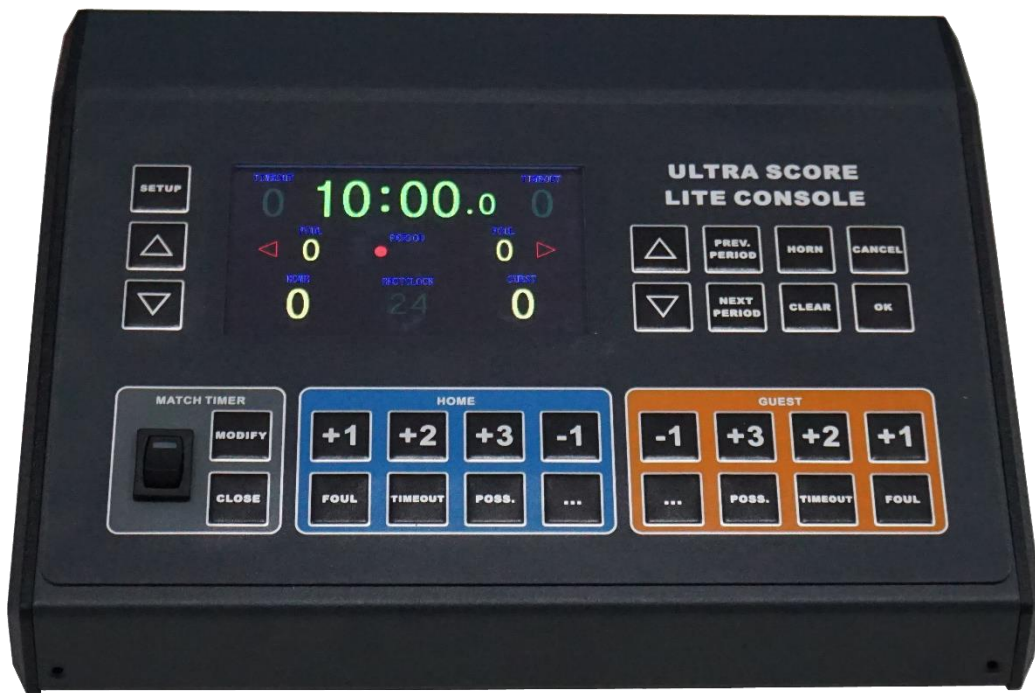

Item	Details
Lite Console	Type: KS-GC15 Size: 265x220x100(mm) ◆ Used with the Ultra score software ◆ Communication: USB, RS485 ◆ With 4.3" color LCD screen ◆ Material: Iron + Plastic ◆ Support: basketball, volleyball, soccer ◆ Functions: Modify team score, team foul, control the match timer and shot clock, etc.